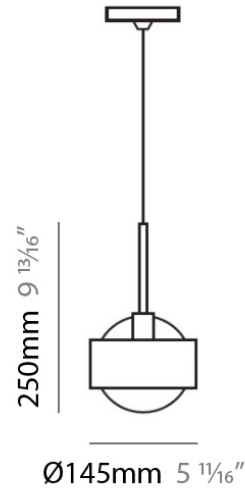

PROJECT	
TYPE	
NOTES	
QUANTITY	
DATE	

RING SUSPENSION

D81164

GENERAL

Series: Ring
Brand: Panzeri
Division: Design
Mounting Type: Suspension
Mounting Location: Ceiling
Subcategory: Pendant

PHYSICAL

Shape: Sphere
Diameter (mm): 145
Diameter (in): 5 3/4
Height (mm): 250
Height (in): 9 7/8
Max. Overall Height (mm): 2250
Max. Overall Height (in): 88 9/16
Light Distribution: Omnidirectional
Weight (kg): 2.3
Weight (lbs): 5
Diffuser: White Glass
Fixture Finish: Chrome
Fixture Material: Metal

ELECTRICAL

Number of Lamps: 1
Lamp Type: LED Retrofit
Lamp Shape: T4
Bulb Included: Bulb Not Included
Total Output Wattage (W): 3
Max. Wattage Per Lamp (W): 3
Lamp Base: G9
Input Voltage (V): 120

LED

OPTICAL

RATINGS AND CERTIFICATIONS

Certified By: CSA Certified to UL and CSA Standards
IP rating: IP20