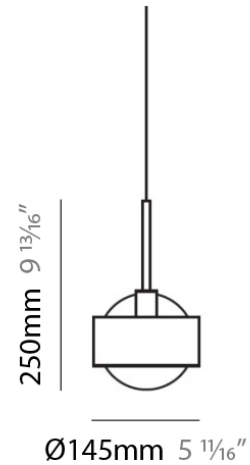

RING SUSPENSION

D81169

GENERAL

Series: Ring
Brand: Panzeri
Division: Design
Mounting Type: Suspension
Mounting Location: Ceiling
Subcategory: Pendant

PHYSICAL

Shape: Sphere
Diameter (mm): 145
Diameter (in): 5 3/4
Height (mm): 250
Height (in): 9 7/8
Max. Overall Height (mm): 2250
Max. Overall Height (in): 88 9/16
Light Distribution: Omnidirectional
Weight (kg): 2.3
Weight (lbs): 5
Diffuser: White Glass
Fixture Finish: Chrome
Fixture Material: Metal

ELECTRICAL

Number of Lamps: 1
Lamp Type: LED Retrofit
Lamp Shape: T4
Bulb Included: Bulb Not Included
Total Output Wattage (W): 3
Max. Wattage Per Lamp (W): 3
Lamp Base: G9
Input Voltage (V): 120

LED

OPTICAL

RATINGS AND CERTIFICATIONS

Certified By: CSA Certified to UL and CSA Standards
IP rating: IP20

PROJECT	_____
TYPE	_____
NOTES	_____
QUANTITY	_____
DATE	_____