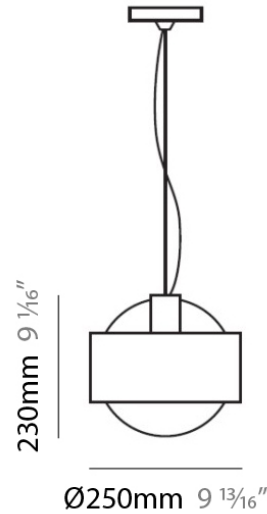

RING SUSPENSION

D81088

GENERAL

Series: Ring
Brand: Panzeri
Division: Design
Mounting Type: Suspension
Mounting Location: Ceiling
Subcategory: Pendant

PHYSICAL

Shape: Sphere
Diameter (mm): 250
Diameter (in): 9 ⁷/₈
Height (mm): 230
Height (in): 9
Max. Overall Height (mm): 2230
Max. Overall Height (in): 87 ¹³/₁₆
Light Distribution: Omnidirectional
Weight (kg): 0.5
Weight (lbs): 1
Diffuser: Orange Blown Glass
Fixture Finish: Chrome
Fixture Material: Metal

ELECTRICAL

Number of Lamps: 1
Lamp Type: LED Retrofit
Lamp Shape: G25
Bulb Included: Bulb Not Included
Total Output Wattage (W): 9
Max. Wattage Per Lamp (W): 9
Lamp Base: E26
Input Voltage (V): 120
Upon Request: 277Vac / GU24

LED

OPTICAL

RATINGS AND CERTIFICATIONS

Certified By: CSA Certified to UL and CSA Standards
IP rating: IP20

PROJECT	_____
TYPE	_____
NOTES	_____
QUANTITY	_____
DATE	_____